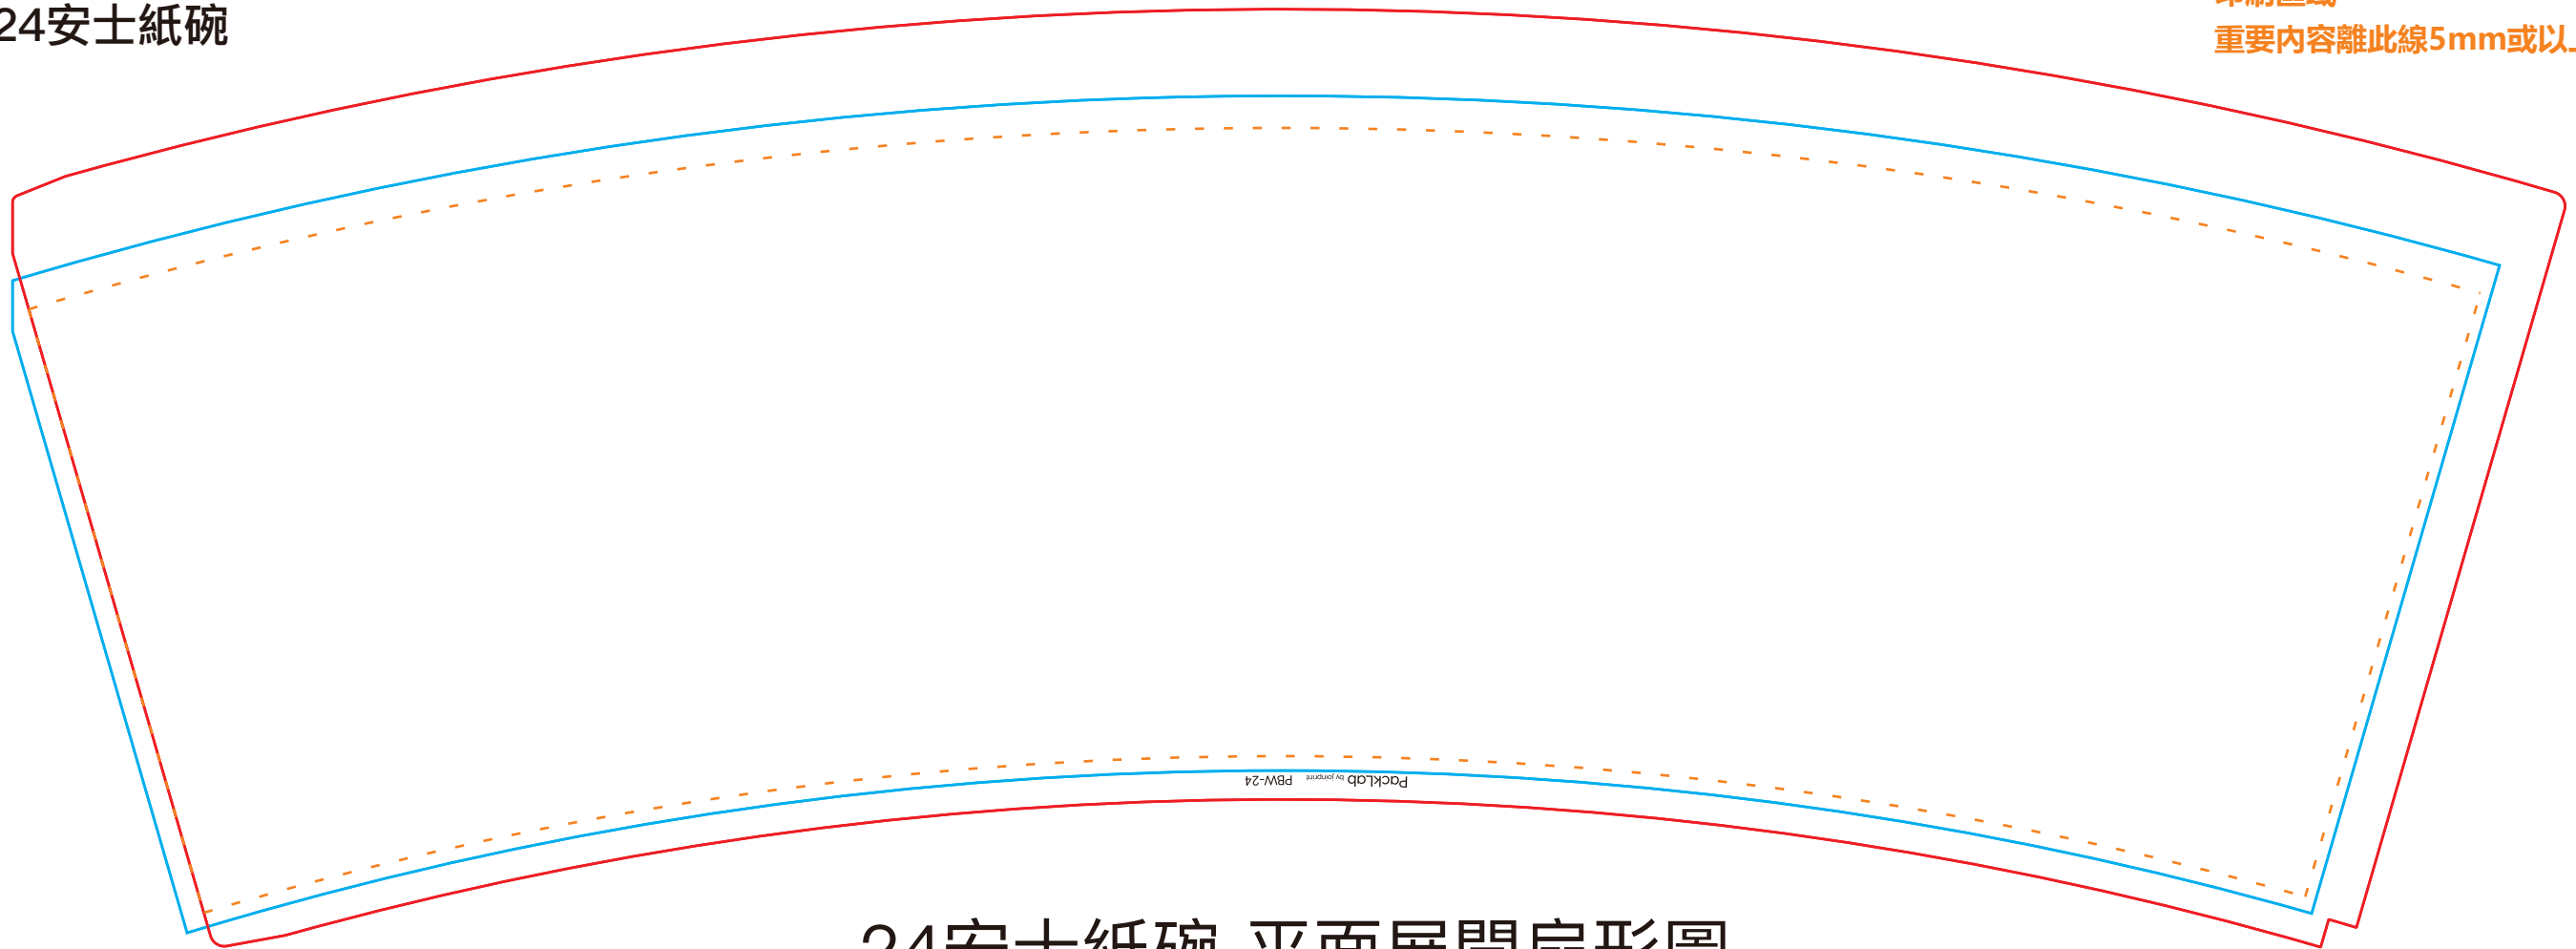

24oz Paper Bowl
24安士紙碗

- 刀線
- 出血線
- 印刷區域
重要內容離此線5mm或以上

24安士紙碗 平面展開扇形圖

PBW-24 (白)
(口徑/dia) 120mm , (高/H) 91mm

注意：

- 確認電子稿件前請核對所有資料正確無誤及圖像清晰。
- 我們採取CMYK拼版印刷，此預覽圖不代表實際產品的顏色，螢幕的顏色會較實物更為鮮豔和光亮。
- 客人確認稿件後不能再作修改，一切以最後確認的稿件為標準。
- Please note this proof is designed to allow you to check your art work and to proof read for and incorrect details or spelling errors.
- Colour Proofing: This proof is not for colour proof. What you see on your screen will always look slightly brighter than the print version.
- PackLab will not accept liability for any errors once the artwork has been approved.